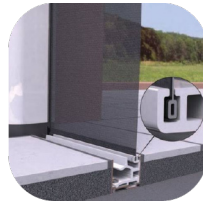

The VistaView™ screen operates effortlessly from side-to-side. It works perfectly with a variety of door configurations, sizes and finishes.

Size Up to :

	Width	Height
Singles	14'6"	11'
Doubles	29'	11'

Benefits :

Clear Vision

Insect Control

Ventilation

Patented Auto-Stop

The handle features a turn function for full control and unlimited brake points. The pull-bar stops anywhere along the tracks upon release, ensuring simple operation.

Captured Mesh

Specialized equipment welds the mesh to the zipper. The tracks capture the zippers, and the mesh is retained at all times. No blowouts, frayed mesh or pets on the loose!

Recessed Track

The lower track can be recessed, providing a smooth transition and flush appearance to suit certain applications.