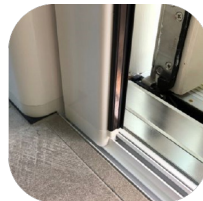

Clear Vision

Insect Control

Ventilation

Patented Auto-Stop

The handle features a turn function for full control and unlimited brake points. The pull-bar stops anywhere along the tracks upon release, ensuring simple operation.

Captured Mesh

Specialized equipment welds the mesh to the zipper. The tracks capture the zippers, and the mesh is retained at all times. No blowouts, frayed mesh or pets on the loose!

Recessed Track

The lower track can be recessed, providing a smooth transition and flush appearance to suit certain applications.