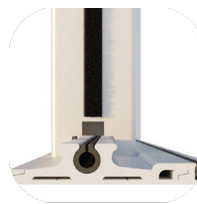

### Patented Auto-Stop

The handle features a pull function and sleek flat profile, offering homeowners full control with unlimited brake points. The pull-bar stops anywhere along the tracks when released.

### Captured Mesh

Specialized equipment welds the mesh to the zipper. The tracks capture the zippers, and the mesh is retained all times. No blowouts, frayed mesh or pets on the loose!