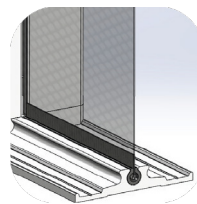

### Patented Auto-Stop

The handle features a pull function and sleek flat profile, offering homeowners full control with unlimited brake points. The pull-bar stops anywhere along the tracks when released.

### Captured Mesh

Specialized equipment welds the mesh to the zipper. The tracks capture the zippers, and the mesh is retained all times. No blowouts, frayed mesh or pets on the loose!