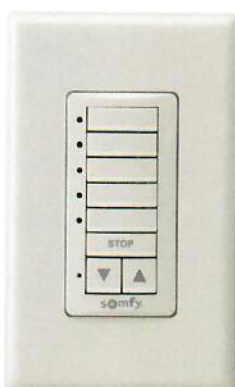

TaHoma® switch

The **TaHoma® switch** brings connectivity and advanced control to Somfy-powered shades. This hub can control up to 50 Somfy Zigbee products and 40 channels of Radio Technology Somfy® (RTS) motorized products. The TaHoma® app enables users to setup and configure their products, and access their smart shading from anywhere. TaHoma also enables integration with third-party control systems by leveraging the Somfy Synergy™ API.

Item #: 9101475

Hz Mobile Transmitter 1 & 5 Channel

SIMU's **Hz remote control range** combines the SIMU-Hz radio system and a modern design.

The design offers pure lines and round angles making them fit easily with all types of architecture and decor.

Item #: 2008805

Item #: 2008806

Item #: 1810897

Item #: 1810813

DecoFlex WireFree™ RTS

The **DecoFlex WireFree™ RTS** battery powered wall switch features Radio Technology Somfy® (RTS) and may be personalized for intuitive control of window coverings. The switch is available in both one and five-channel button versions. It can be easily converted to a two, three, or four-channel button switch. The channel options allow users to control multiple window coverings independently or in groups.